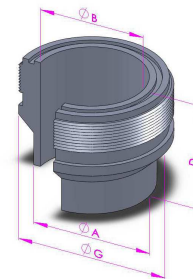

COMPRESSORS AND CONTAINERS FITTINGS FOR ROTALOCK VALVES ADAPTADOR A COMPRESORES Y RECIPIENTES PARA VÁLVULA ROTALOCK

CODE / CODIGO	Ø G inch	Ø A inch	Ø B mm	C mm	D mm
A-004090	3/4"	5/8"	8.5	9	26
A-004091	1"	7/8"	13	9	26
A-004092	1 1/4"	1 1/8"	19	10	32.5
A-004903	1 3/4"	1 3/8"	31	10	32.5